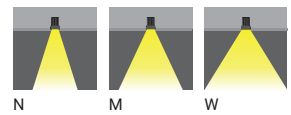

Power: 10 - 43 W
Lumen: 985 - 4033 lm