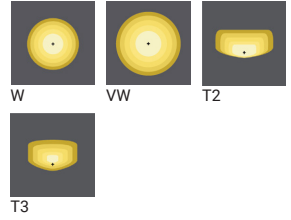

NEW
DURHAM

Power: 5 W
Lumen: 34 lm

LIGHTSOFT

Power: 2 - 6 W
Lumen: 176 - 528 lm

PRAGUE

Power: 2 - 6 W
Lumen: 198 - 723 lm

NATURE SOURCE

Power: 10 - 40 W
Lumen: 1273 - 4889 lm