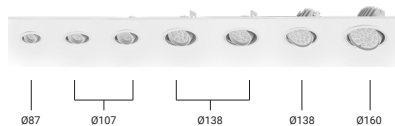

BRISBANE

Power: 10 - 43 W
Lumen: 985 - 4033 lm

HAYS

Power: 6 - 29 W
Lumen: 167 - 1788 lm

JASPER

Power: 6 - 39 W
Lumen: 349 - 3670 lm

MARYS

Power: 6 - 55 W
Lumen: 363 - 5284 lm