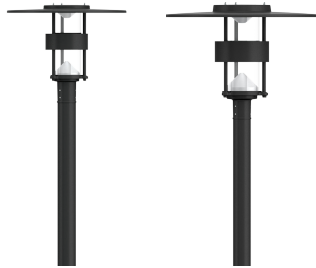

**Active
Garden**

ABERDEEN

Power: 45 - 61 W
Lumen: 5627 - 7996 lm

ANDERSON

Power: 41 - 82 W
Lumen: 2801 - 5273 lm

ANESTI

Power: 41 - 56 W
Lumen: 956 - 5077 lm

NEW