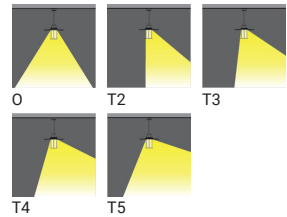

JET

Power: 8 - 35 W
Lumen: 254 - 4094 lm

LIGHTTALK

Power: 16 - 70 W
Lumen: 510 - 5703 lm

MACARON

Power: 104 W
Lumen: 12434 - 14374 lm

ANGLICARE AGED CARE MINTO GARDENS

Sydney, New South Wales, Australia