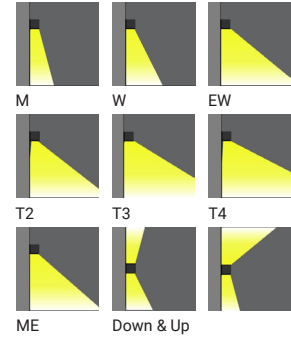

SURFACE FACADE LUMINAIRES

LADOR

Power: 3 - 35 W
Lumen: 166 - 4110 lm

LEEDS

Power: 8 - 39 W
Lumen: 576 - 4844 lm

LEEDS WEDGE

Power: 8 - 20 W
Lumen: 565 - 2422 lm

LIGHT LINEAR PT

Power: 28 - 54 W
Lumen: 2932 - 6193 lm

LIGHT TALK

Power: 16 - 70 W
Lumen: 510 - 5703 lm

LIGHTSOFT

Power: 14 W
Lumen: 329 - 447 lm