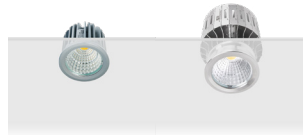

MARYS

Power: 6 - 55 W
Lumen: 363 - 5284 lm

MUNICH

Power: 12 W
Lumen: 509 - 1038 lm

PERTH

Power: 6 - 9 W
Lumen: 522 - 943 lm

SIDNEY

Power: 6 - 12 W
Lumen: 247 - 830 lm