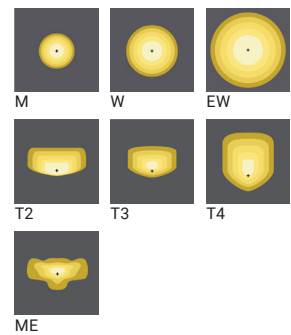

MUSTANG

Power: 38 - 108 W
Lumen: 3351 - 11030 lm

POWER MISSION

Power: 13 - 53 W
Lumen: 1493 - 6503 lm

QUANTUM

Power: 76 - 164 W
Lumen: 2900 - 17484 lm

STEAMER

Power: 105 - 209 W
Lumen: 12434 - 28297 lm