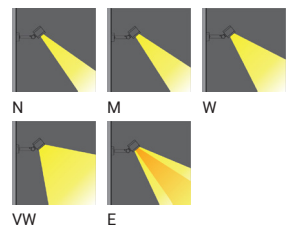

Power: 3 - 35 W
Lumen: 166 - 4110 lm