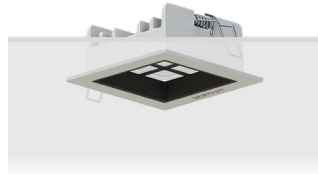

BRIGHTON

Power: 11 - 14 W
Lumen: 954 - 1358 lm