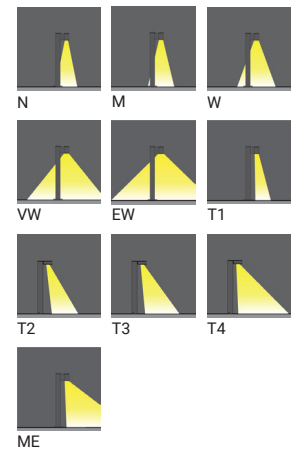

FRAME

Power: 36 - 41 W
Lumen: 425 - 479 lm
RGBW

FREETOWN

Power: 11 - 22 W
Lumen: 648 - 2728 lm

JET

Power: 14 - 38 W
Lumen: 953 - 4270 lm

LBX

Power: 14 - 27 W
Lumen: 423 - 1553 lm