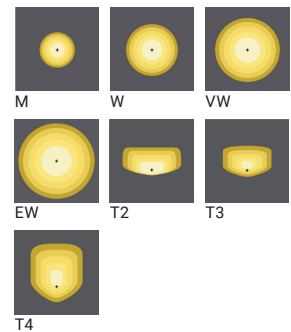

Power: 38 - 108 W
Lumen: 4260 - 13332 lm