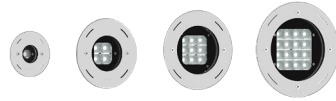

ANNET

Power: 7 - 11 W
Lumen: 506 - 1726 lm

AQUA

Power: 12 - 27 W
Lumen: 884 - 3236 lm

BORNHOLM

Power: 4 - 39 W
Lumen: 170 - 4416 lm

FUNEN

Power: 4 - 39 W
Lumen: 170 - 4416 lm

JANET

Power: 7 - 11 W
Lumen: 506 - 1726 lm

NEMO

Power: 12 - 27 W
Lumen: 884 - 2937 lm

OREGON

Power: 2 - 5 W
Lumen: 191 - 224 lm