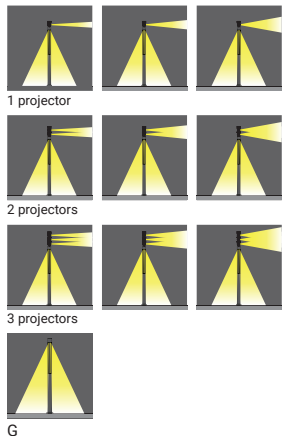

Power: 20 - 103 W
Lumen: 955 - 7815 lm