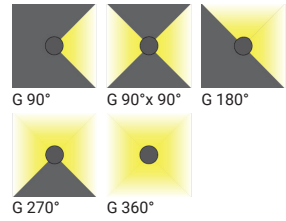

LIGHTZONE

Power: 39 W
Lumen: 2754 - 2814 lm

MACARON

Power: 22 - 46 W
Lumen: 2050 - 5021 lm

MARVEL

Power: 9 - 33 W
Lumen: 430 - 1793 lm

MUSHROOM

Power: 14 W
Lumen: 499 - 618 lm