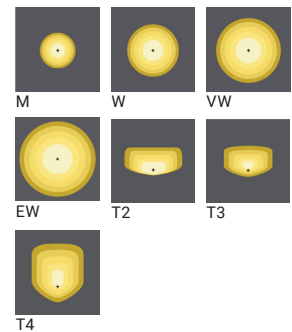

MAR

Power: 38 - 108 W
Lumen: 4260 - 13332 lm

MARTINI

Power: 38 - 108 W
Lumen: 4260 - 13332 lm

MUSTANG

Power: 38 - 108 W
Lumen: 3351 - 11030 lm

POWER MISSION

Power: 13 - 53 W
Lumen: 1493 - 6503 lm