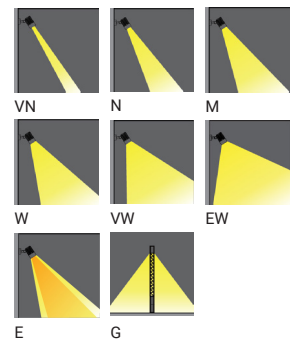

TAURAS

Power: 41 W
Lumen: 1082 - 1096 lm

VANCOUVER

Power: 20 - 165 W
Lumen: 675 - 7845 lm

GARDEN BY THE BAY

Singapore

MACARON

Post top luminaires