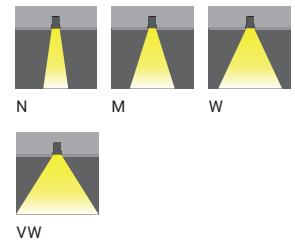

Power: 12 W
Lumen: 509 - 1038 lm