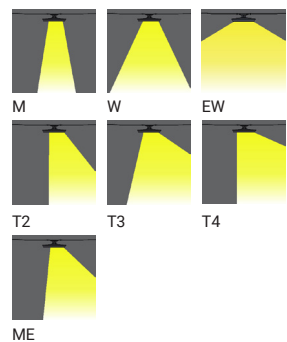

JET

Power: 8 - 35 W
Lumen: 254 - 4094 lm

LIGHTTALK

Power: 16 - 70 W
Lumen: 510 - 5703 lm

MACARON

Power: 104 W
Lumen: 12434 - 14374 lm

ANGLICARE AGED CARE MINTO GARDENS

Sydney, New South Wales, Australia