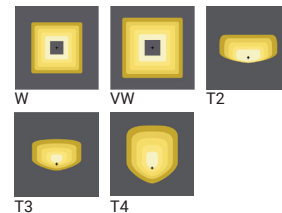

NEW
DURHAM

Power: 5 W
Lumen: 34 lm

LIGHTSOFT

Power: 2 - 6 W
Lumen: 176 - 528 lm

PRAGUE

Power: 2 - 6 W
Lumen: 198 - 723 lm

NATURE SOURCE

Power: 10 - 40 W
Lumen: 1273 - 4889 lm