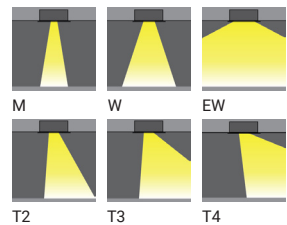

Power: 38 - 106 W
Lumen: 4272 - 13310 lm