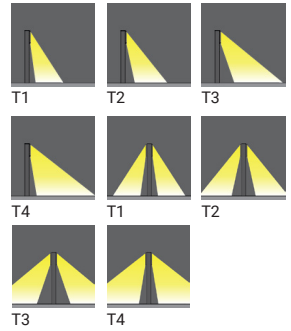

LIGHT LINEAR PT

Power: 28 - 108 W
Lumen: 2950 - 12386 lm

LIGHT LINEAR VT

Power: 27 - 104 W
Lumen: 2052 - 10574 lm

LIGHTSOFT

Power: 14 - 39 W
Lumen: 329 - 2268 lm

LIGHTWAVE

Power: 27 W
Lumen: 448 - 475 lm