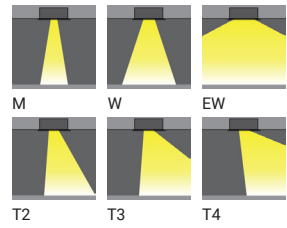

POWERSHIELD

microVos™
FULL SPECTRUM

Power: 27 - 106 W
Lumen: 3052 - 13310 lm