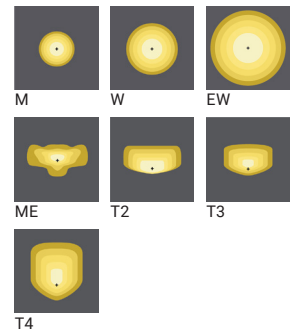

Power: 37 - 184 W
Lumen: 4533 - 23434 lm

HAMILTON

microVos™ NATURE FR FRIENDLY

Power: 53 - 150 W
Lumen: 6126 - 19724 lm

LIGHT LINEAR DENVER

Power: 54 - 465 W
Lumen: 5501 - 50673 lm

LIGHT LINEAR PT

Power: 28 - 310 W
Lumen: 2950 - 33782 lm