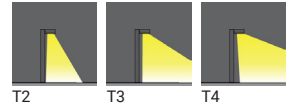

LIGHT LINEAR PT

Power: 28 - 108 W
Lumen: 2950 - 12386 lm

LIGHT LINEAR VT

Power: 27 - 104 W
Lumen: 2052 - 10574 lm

LIGHTSOFT

Power: 14 - 39 W
Lumen: 329 - 2268 lm

LIGHTWAVE

Power: 27 W
Lumen: 448 - 475 lm

LIGHTZONE

Power: 39 W
Lumen: 2754 - 2814 lm