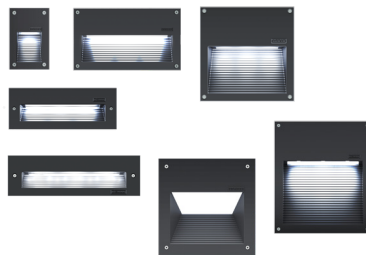

RADO

Power: 4 - 38 W
Lumen: 124 - 2192 lm