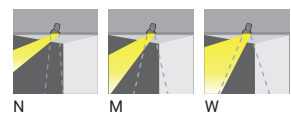

BRISBANE

Power: 10 - 43 W
Lumen: 985 - 4033 lm

HAYS

Power: 6 - 29 W
Lumen: 167 - 1788 lm

JASPER

Power: 6 - 39 W
Lumen: 349 - 3670 lm

MARYS

Power: 6 - 55 W
Lumen: 363 - 5284 lm