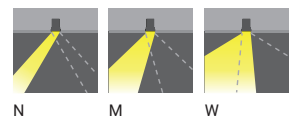

BRISBANE

Power: 10 - 43 W
Lumen: 985 - 4033 lm

HAYS

Power: 6 - 29 W
Lumen: 167 - 1788 lm

JASPER

Power: 6 - 39 W
Lumen: 349 - 3670 lm

MARYS

Power: 6 - 55 W
Lumen: 363 - 5284 lm