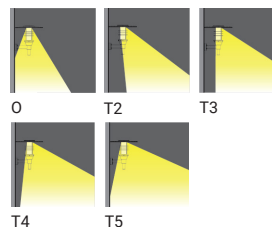

SURFACE FACADE LUMINAIRES

BAMBOO

Power: 14 W
Lumen: 307 - 480 lm

CAPSULE

Power: 15 - 16 W
Lumen: 631 - 1597 lm

Tunable white

CINATI

Power: 18 - 21 W
Lumen: 1403 - 2309 lm

FORREY

Power: 48 - 70 W
Lumen: 3046 - 8415 lm

GANDALF

Power: 37 - 89 W
Lumen: 3879 - 11717 lm

GINI

Power: 18 - 100 W
Lumen: 1121 - 7940 lm