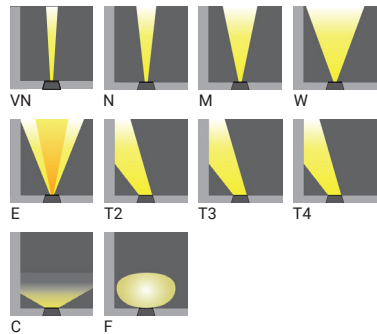

HARRIER

Power: 6 - 29 W
Lumen: 163 - 2899 lm

KIOS

Power: 6 - 33 W
Lumen: 89 - 3320 lm

RGBW

LIGHTTALK

Power: 16 - 70 W
Lumen: 510 - 10880 lm

RGBW

MASK

Power: 4 - 15 W
Lumen: 104 - 433 lm

NEVADA

Power: 2 - 5 W
Lumen: 191 - 336 lm

RGBW

PETRA

Power: 7.5 W
Lumen: 369 - 455 lm