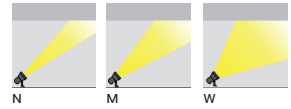

SOUTH BROOKS - DESAPARK CONDOMINIUM

Kuala Lumpur, Malaysia

AQUA

Recessed underwater projectors

ANNET

Power: 7 - 11 W
Lumen: 506 - 1726 lm

AQUA

Power: 12 - 27 W
Lumen: 884 - 3236 lm