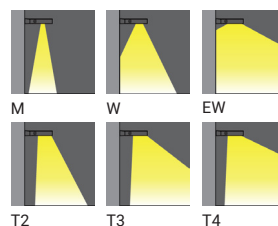

MATRIX

Power: 5 - 35 W
Lumen: 79 - 2256 lm

MUSTANG

Power: 38 - 54 W
Lumen: 4260 - 6666 lm

PALETTA

Power: 15 - 28 W
Lumen: 1433 - 2486 lm

PATCHI

Power: 6 - 13 W
Lumen: 21 - 388 lm