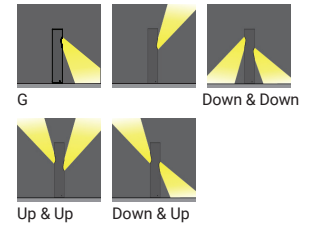

FRAME

Power: 36 - 41 W
Lumen: 425 - 479 lm
RGBW

FREETOWN

Power: 11 - 22 W
Lumen: 648 - 2728 lm

JET

Power: 14 - 38 W
Lumen: 953 - 4270 lm

LBX

Power: 14 - 27 W
Lumen: 423 - 1553 lm