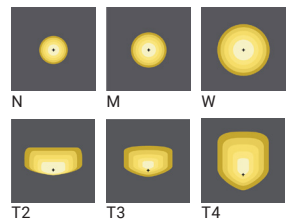

SYNDY

Power: 40 - 55 W
Lumen: 1986 - 3269 lm

TANGO

Power: 35 - 76 W
Lumen: 3476 - 8530 lm

ST MARY'S BUS INTERCHANGE

Sydney, New South Wales, Australia

Street & area lighting luminaires

STEAMER