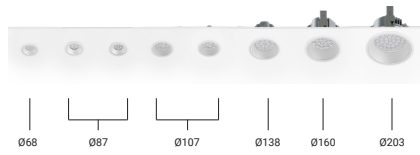

BRISBANE

Power: 10 - 43 W
Lumen: 985 - 4033 lm

HAYS

Power: 6 - 29 W
Lumen: 167 - 1788 lm

JASPER

Power: 6 - 39 W
Lumen: 349 - 3670 lm

MARYS

Power: 6 - 55 W
Lumen: 363 - 5284 lm