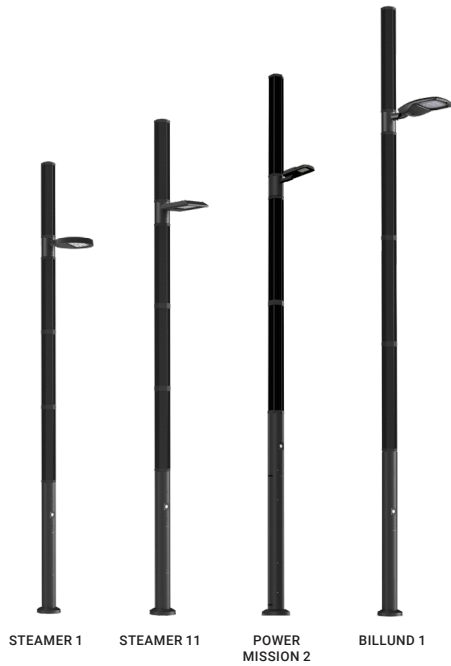

Luminaires made to order for Vertical solar PV poles

STEAMER

NEWLANDS PARK
Wellington, New Zealand

**VERTICAL
SOLAR PV POLES:
POST TOP LUMINAIRES**

Power: 20 - 40 W
Lumen: 1704 - 5719 lm

**VERTICAL
SOLAR PV POLES:
STREET & AREA LUMINAIRES**

Power: 20 - 60 W
Lumen: 2295 - 10821 lm

Cylindrical, straight aluminium lighting poles

Cylindrical, straight aluminium lighting poles with illuminated decorative graphic

Square, straight aluminium lighting poles

Cylindrical, straight galvanised steel lighting poles

Square, straight galvanised steel lighting poles

Cylindrical, stepped galvanised steel lighting poles

Cylindrical, tapered, galvanised steel lighting poles