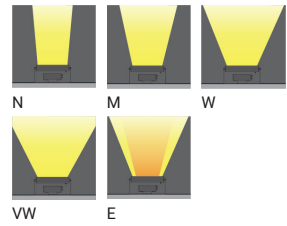

Power: 37 - 186 W
Lumen: 2201 - 23656 lm