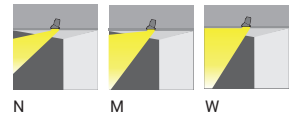

AMOS

Power: 9 - 39 W
Lumen: 633 - 4020 lm

BAKER

Power: 9 - 39 W
Lumen: 344 - 2271 lm

BRISBANE

Power: 10 - 43 W
Lumen: 985 - 4033 lm

HAYS

Power: 6 - 29 W
Lumen: 167 - 1788 lm

JASPER

Power: 6 - 39 W
Lumen: 349 - 3670 lm