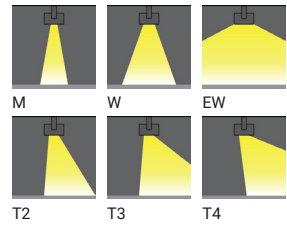

Power: 27 - 210 W
Lumen: 3052 - 26620 lm