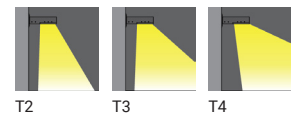

Power: 8 - 39 W
Lumen: 576 - 4844 lm

LEEDS WEDGE

Power: 8 - 20 W
Lumen: 565 - 2422 lm

LIGHT LINEAR PT

Power: 28 - 54 W
Lumen: 2932 - 6193 lm

LIGHT TALK

Power: 16 - 70 W
Lumen: 510 - 5703 lm

LIGHTSOFT