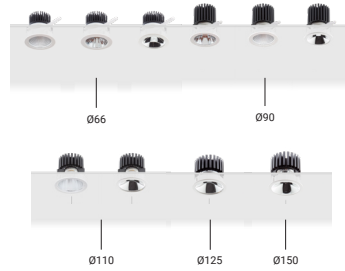

BRISBANE

Power: 10 - 43 W
Lumen: 985 - 4033 lm