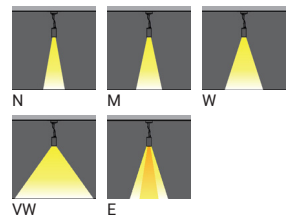

JET

Power: 8 - 35 W
Lumen: 254 - 4094 lm

LIGHTTALK

Power: 16 - 70 W
Lumen: 510 - 5703 lm

MACARON

Power: 104 W
Lumen: 12434 - 14374 lm

ANGLICARE AGED CARE MINTO GARDENS

Sydney, New South Wales, Australia