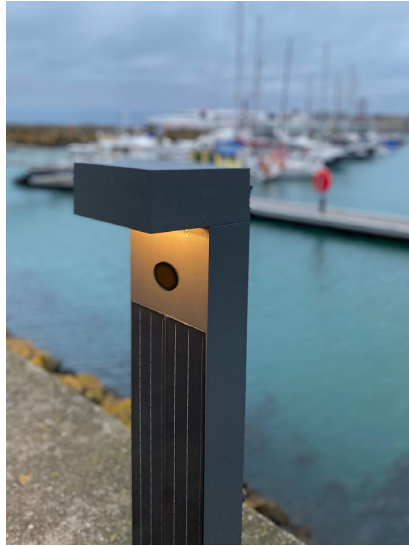

Luminaires made to order for Vertical solar PV poles

STEAMER

NEWLANDS PARK
Wellington, New Zealand

**VERTICAL
SOLAR PV POLES:
POST TOP LUMINAIRES**

Power: 20 - 40 W
Lumen: 1704 - 5719 lm

**VERTICAL
SOLAR PV POLES:
STREET & AREA LUMINAIRES**