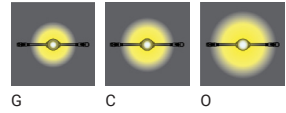

Power: 14 W
Lumen: 329 - 447 lm

LIGHWAVE

Power: 20 W
Lumen: 260 - 285 lm

NEW

LISSE

Power: 3.4 W
Lumen: 48 - 97 lm

RGBW
Dynamic programming

MALTA