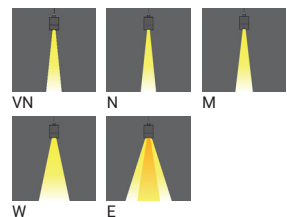

JET

Power: 8 - 35 W
Lumen: 254 - 4094 lm

LIGHTTALK

Power: 16 - 70 W
Lumen: 510 - 5703 lm

MACARON

Power: 104 W
Lumen: 12434 - 14374 lm

ANGLICARE AGED CARE MINTO GARDENS

Sydney, New South Wales, Australia