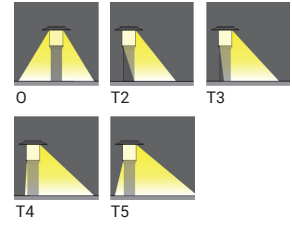

FORREY

Power: 48 - 50 W
Lumen: 3126 - 4780 lm

FRAME

Power: 36 - 41 W
Lumen: 425 - 479 lm
RGBW

FREETOWN

Power: 11 - 22 W
Lumen: 648 - 2728 lm

JET

Power: 14 - 38 W
Lumen: 953 - 4270 lm

LBX

Power: 14 - 27 W
Lumen: 423 - 1553 lm