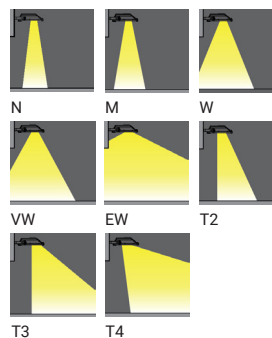

GANDALF

Power: 37 - 89 W
Lumen: 3879 - 11717 lm

GINI

Power: 18 - 100 W
Lumen: 1121 - 7940 lm