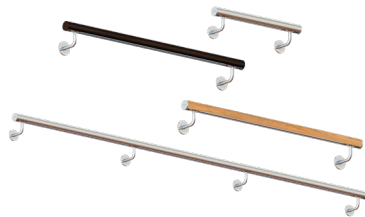

LIGHWAVE

Power: 20 W
Lumen: 260 - 285 lm

NEW

LISSE

Power: 3.4 W
Lumen: 48 - 97 lm

RGBW
Dynamic programming

MALTA

Power: 9 - 15 W
Lumen: 303 - 376 lm

RGBW

MAR

Power: 38 - 54 W
Lumen: 4260 - 6666 lm

MARTINI

Power: 38 - 54 W
Lumen: 4260 - 6666 lm

MARVIK

Power: 10 - 53 W
Lumen: 890 - 5510 lm