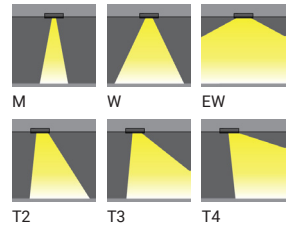

MUSTANG

microVos™

Power: 38 - 54 W
Lumen: 4260 - 6666 lm