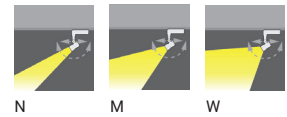

Power: 6 - 39 W
Lumen: 329 - 3415 lm