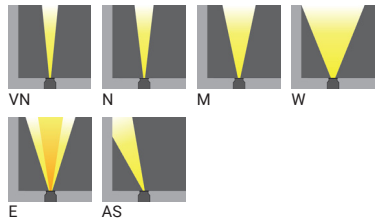

Power: 6 - 33 W
Lumen: 89 - 3320 lm

 RGBW

LIGHTTALK

Power: 16 - 70 W
Lumen: 510 - 10880 lm

 RGBW

MASK

Power: 4 - 15 W
Lumen: 104 - 433 lm

NEVADA