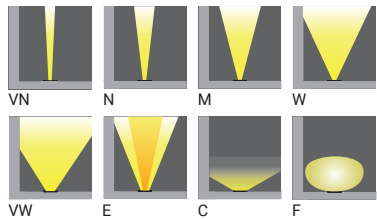

Power: 6 - 29 W
Lumen: 163 - 2899 lm