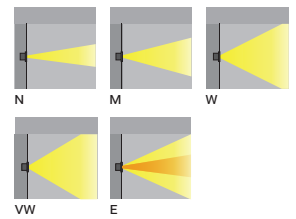

ANNET

Power: 7 - 11 W
Lumen: 506 - 1726 lm

AQUA

Power: 12 - 27 W
Lumen: 884 - 3236 lm

BORNHOLM

Power: 4 - 39 W
Lumen: 170 - 4416 lm

FUNEN

Power: 4 - 39 W
Lumen: 170 - 4416 lm

JANET

Power: 7 - 11 W
Lumen: 506 - 1726 lm

NEMO

Power: 12 - 27 W
Lumen: 884 - 2937 lm

OREGON

Power: 2 - 5 W
Lumen: 191 - 224 lm