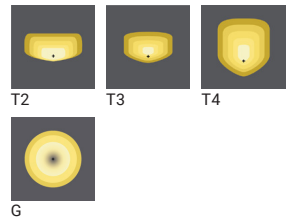

**Active
Garden**

ABERDEEN

Power: 45 - 61 W
Lumen: 5627 - 7996 lm

ANDERSON

Power: 41 - 82 W
Lumen: 2801 - 5273 lm

ANESTI

Power: 41 - 56 W
Lumen: 956 - 5077 lm

NEW