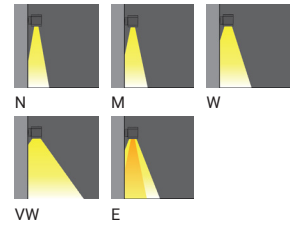

JET

Power: 8 - 70 W
Lumen: 254 - 8188 lm
RGBW

KWH

Power: 19 - 57 W
Lumen: 2140 - 7778 lm

SURFACE FACADE LUMINAIRES

LADOR

Power: 3 - 35 W
Lumen: 166 - 4110 lm

LEEDS