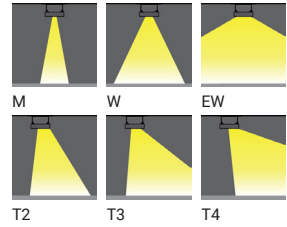

Power: 38 - 54 W
Lumen: 4260 - 6666 lm