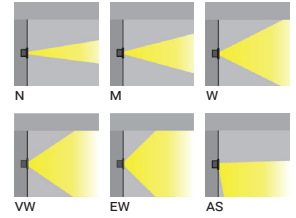

SOUTH BROOKS - DESAPARK CONDOMINIUM

Kuala Lumpur, Malaysia

AQUA

Recessed underwater projectors

ANNET

Power: 7 - 11 W
Lumen: 506 - 1726 lm

AQUA

Power: 12 - 27 W
Lumen: 884 - 3236 lm