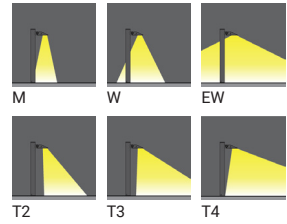

Power: 20 - 56 W
Lumen: 2148 - 6660 lm