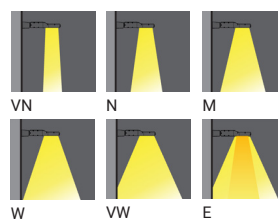

NEW

PITTSBURGH

Power: 38 - 240 W
Lumen: 1981 - 33053 lm

QUARTER

Power: 37 - 53 W
Lumen: 4454 - 7178 lm

SANDY

Power: 19 - 28 W
Lumen: 836 - 2478 lm

STEAMER