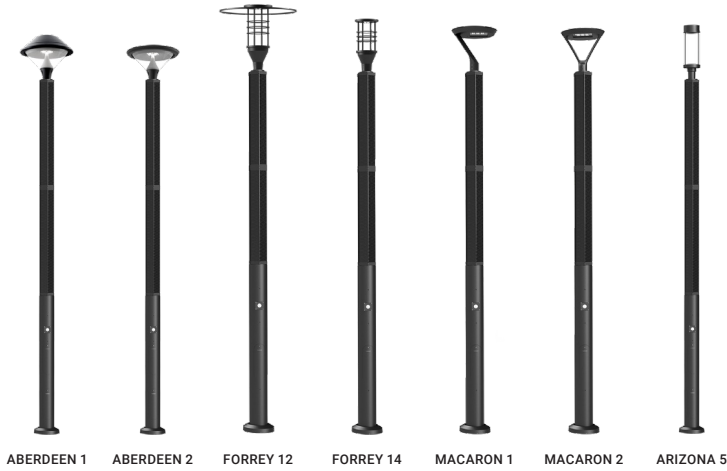

Luminaires made to order for Vertical solar PV poles

STEAMER

NEWLANDS PARK
Wellington, New Zealand

**VERTICAL
SOLAR PV POLES:
POST TOP LUMINAIRES**

Power: 20 - 40 W
Lumen: 1704 - 5719 lm

**VERTICAL
SOLAR PV POLES:
STREET & AREA LUMINAIRES**

Power: 20 - 60 W
Lumen: 2295 - 10821 lm

Cylindrical, straight aluminium lighting poles

Cylindrical, straight aluminium lighting poles with illuminated decorative graphic

Square, straight aluminium lighting poles

Cylindrical, straight galvanised steel lighting poles

Square, straight galvanised steel lighting poles

Cylindrical, stepped galvanised steel lighting poles

Cylindrical, tapered, galvanised steel lighting poles