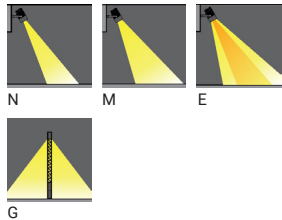

Power: 54 - 70 W
Lumen: 4654 - 7832 lm