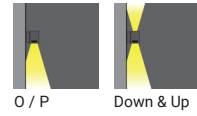

Power: 23 - 72 W
 Lumen: 1360 - 6044 lm

 RGBW
  TW

NYBRO

Power: 11 - 284 W
Lumen: 742 - 22401 lm

THE TECHMED CENTRE TWENTE
Enschede, Netherlands

© Annabel jeuring

CENTRE COMMERCIAL BLAGNAC
Sydney, New South Wales, France