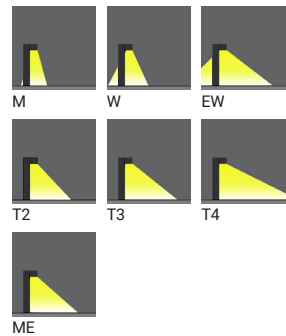

Power: 8 - 20 W
Lumen: 568 - 2422 lm