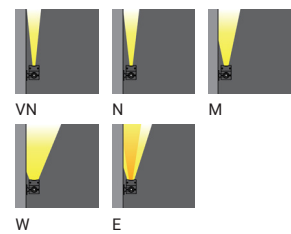

Power: 8 - 39 W
Lumen: 576 - 4844 lm

LEEDS WEDGE

Power: 8 - 20 W
Lumen: 565 - 2422 lm

LIGHT LINEAR PT

Power: 28 - 54 W
Lumen: 2932 - 6193 lm

LIGHT TALK

Power: 16 - 70 W
Lumen: 510 - 5703 lm

LIGHTSOFT