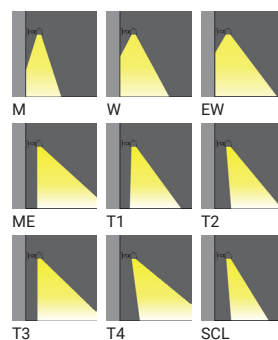

JET

Power: 8 - 70 W
Lumen: 254 - 8188 lm
RGBW

KWH

Power: 19 - 57 W
Lumen: 2140 - 7778 lm

SURFACE FACADE LUMINAIRES

LADOR

Power: 3 - 35 W
Lumen: 166 - 4110 lm

LEEDS