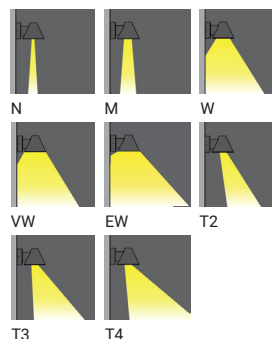

SURFACE FACADE LUMINAIRES

BAMBOO

Power: 14 W
Lumen: 307 - 480 lm

CAPSULE

Power: 15 - 16 W
Lumen: 631 - 1597 lm

Tunable white

CINATI

Power: 18 - 21 W
Lumen: 1403 - 2309 lm

FORREY

Power: 48 - 70 W
Lumen: 3046 - 8415 lm

GANDALF

Power: 37 - 89 W
Lumen: 3879 - 11717 lm

GINI

Power: 18 - 100 W
Lumen: 1121 - 7940 lm