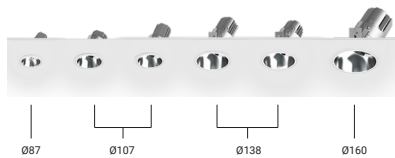

HAYS

Power: 6 - 29 W
Lumen: 167 - 1788 lm