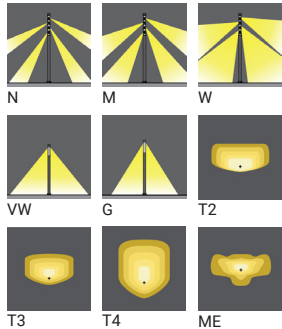

Power: 44 W
Lumen: 2376 - 2508 lm

VANCOUVER

Light columns

OREGON COAST AQUARIUM
Newport, Oregon, USA

© Joey Johncola

ARIZONA

Power: 28 - 114 W
Lumen: 1707 - 12795 lm

BENTON