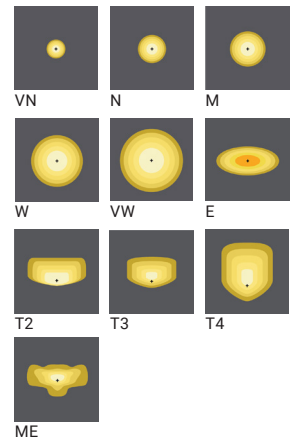

LIGHT LINEAR PT-X

Power: 104 - 544 W
Lumen: 12797 - 61176 lm

LIGHT LINEAR VT

Power: 56 - 155 W
Lumen: 3237 - 12645 lm

MAR

Power: 38 - 108 W
Lumen: 4260 - 13332 lm

MARTINI

Power: 38 - 108 W
Lumen: 4260 - 13332 lm

MUSTANG

Power: 38 - 108 W
Lumen: 3351 - 11030 lm

POWER MISSION

Power: 13 - 53 W
Lumen: 1493 - 6503 lm

QUANTUM

Power: 76 - 164 W
Lumen: 2900 - 17484 lm

STEAMER

Power: 105 - 209 W
Lumen: 12434 - 28297 lm