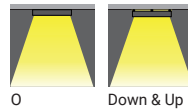

NYBRO JUNCTION

Power: 11 - 79 W
 Lumen: 742 - 9161 lm

OULU

Power: 12 - 108 W
 Lumen: 439 - 10920 lm

 RGBW
  TW

PIAZZA

Power: 22 - 31 W
 Lumen: 2039 - 2809 lm

PITTSFIELD