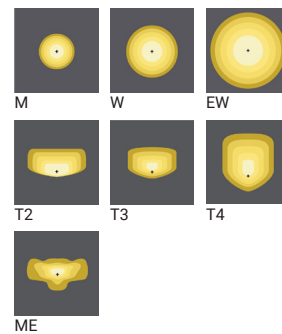

NEW
DURHAM

Power: 5 W
Lumen: 34 lm

LIGHTSOFT

Power: 2 - 6 W
Lumen: 176 - 528 lm

PRAGUE

Power: 2 - 6 W
Lumen: 198 - 723 lm

NATURE SOURCE

Power: 10 - 40 W
Lumen: 1273 - 4889 lm