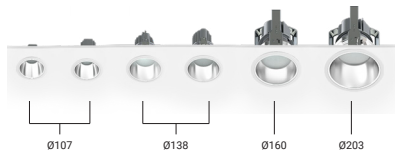

AMOS

Power: 9 - 39 W
Lumen: 633 - 4020 lm