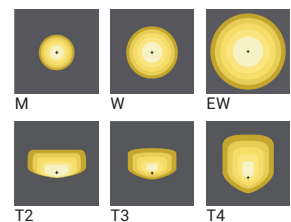

TRIANGLE

Power: 38 - 108 W
Lumen: 4260 - 13332 lm

VEKTER

Power: 20 - 216 W
Lumen: 2148 - 27816 lm

Solar integrated bollards

PRAGUE

AUGUSTA

Power: 2 - 6 W
Lumen: 114 - 360 lm