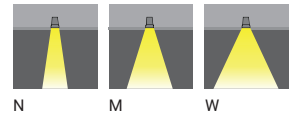

AMOS

Power: 9 - 39 W
Lumen: 633 - 4020 lm

BAKER

Power: 9 - 39 W
Lumen: 344 - 2271 lm

BRISBANE

Power: 10 - 43 W
Lumen: 985 - 4033 lm

HAYS

Power: 6 - 29 W
Lumen: 167 - 1788 lm

JASPER

Power: 6 - 39 W
Lumen: 349 - 3670 lm