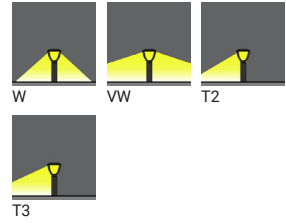

LIGHTZONE

Power: 39 W
Lumen: 2754 - 2814 lm

MACARON

Power: 22 - 46 W
Lumen: 2050 - 5021 lm

MARVEL

Power: 9 - 33 W
Lumen: 430 - 1793 lm

MUSHROOM

Power: 14 W
Lumen: 499 - 618 lm