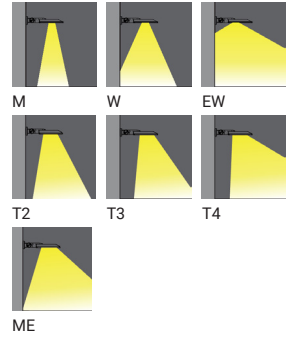

Power: 105 - 209 W
Lumen: 12434 - 28297 lm